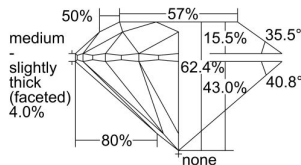

GIA®

FACSIMILE

GIA REPORT 2267490280

Verify this report at gia.edu

GIA DIAMOND DOSSIER®

July 26, 2017
GIA Report Number 2267490280
Shape and Cutting Style ..... Round Brilliant
Measurements ..... 5.74 - 5.76 x 3.59 mm

GRADING RESULTS

Carat Weight ..... 0.73 carat
Color Grade ..... F
Clarity Grade VS1
Cut Grade ..... Excellent

ADDITIONAL GRADING INFORMATION

Polish ..... Excellent
Symmetry ..... Excellent
Fluorescence ..... None
Clarity Characteristics..... Crystal, Feather, Cloud, Needle
Inscription(s): GIA 2267490280

PROPORTIONS

Profile to actual proportions

GRADING SCALES

GIA COLOR SCALE

COLORED	D
	E
	F
	G
	H
	I
	J
NEAR COLORLESS	K
	L
	M
Faint	N
	O
	P
	Q
	R
	S
	T
	U
	V
	W
	X
	Y
Light	Z

GIA CLARITY SCALE

GIA CUT SCALE

EXCELLENT	VERY GOOD	GOOD	FAIR	POOR	
					EXCELLENT
VERY GOOD	GOOD	FAIR	POOR	POOR	
					VERY GOOD
GOOD	FAIR	POOR	POOR	POOR	
					GOOD
FAIR	POOR	POOR	POOR	POOR	
					FAIR
POOR	POOR	POOR	POOR	POOR	
					POOR