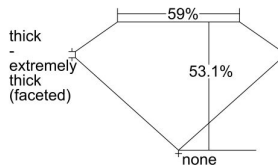

GIA®

FACSIMILE

GIA REPORT 2367209544

Verify this report at GIA.edu

GIA NATURAL DIAMOND DOSSIER®

October 08, 2020
GIA Report Number 2367209544
Shape and Cutting Style ..... Heart Brilliant
Measurements ..... 6.87 x 6.59 x 3.50 mm

GRADING RESULTS

Carat Weight ..... 0.90 carat
Color Grade ..... F
Clarity Grade VVS2

ADDITIONAL GRADING INFORMATION

Polish ..... Excellent
Symmetry ..... Excellent
Fluorescence ..... None
Clarity Characteristics..... Cloud, Feather, Indented Natural
Inscription(s): GIA 2367209544

PROPORTIONS

Profile not to actual proportions

GRADING SCALES

GIA COLOR SCALE		GIA CLARITY SCALE			
COLORLESS	D	VERY VERY SLIGHTLY INCLUDED	FLAWLESS		
	E		INTERNALLY FLAWLESS		
	F	VERY SLIGHTLY INCLUDED	VVS₁		
	G		VVS₂		
	H		VS₁		
	NEAR COLORLESS	I	SLIGHTLY INCLUDED	VS₂	
		J		SI₁	
		FAINT	K	INCLUDED	SI₂
			L		I₁
			M		I₂
VERT LIGHT			N	INCLUDED	I₃
			O		
			P		
	Q				
LIGHT	R				
	S				
	T				
	U				
	V				
	W				
	X				
	Y				
	Z